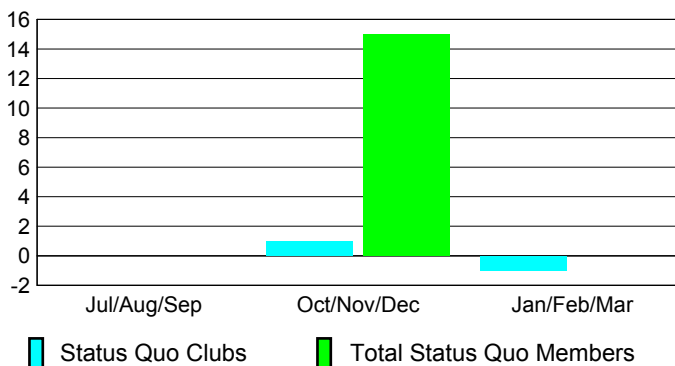

Club Results 2009-2010

Goal, New, Dropped, Gain/Loss

Comparison of Club Gain/Loss

Current Year Compared to the Previous Year

YTD Status Quo Clubs 2009-2010

Status Quo Clubs Compared to Status Quo Members

MEMBERSHIP

Membership Results
2009-2010

Membership
2008-2009

Month	Net Memb Goal	Actual New Memb	Actual Dropped Memb	Gain/Loss of Memb	Gain/Loss of Memb
Jul/Aug/Sep	0	35	-20	15	0
Oct/Nov/Dec	0	23	-27	-4	-5
Jan/Feb/Mar	0	15	-30	-15	3
Totals	0	73	-77	-4	-2