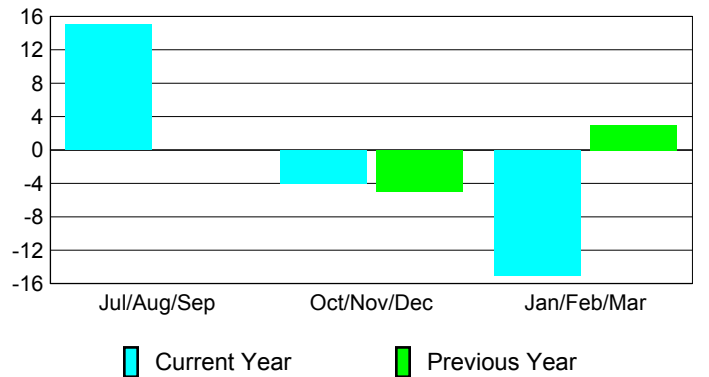

Membership Results
2009-2010

Membership
2008-2009

Month	Net Memb Goal	Actual New Memb	Actual Dropped Memb	Gain/Loss of Memb	Gain/Loss of Memb
Jul/Aug/Sep	0	35	-20	15	0
Oct/Nov/Dec	0	23	-27	-4	-5
Jan/Feb/Mar	0	15	-30	-15	3
Totals	0	73	-77	-4	-2

Membership Results 2009-2010

Goal, New, Dropped, Gain/Loss

Comparison of Membership Gain/Loss

Current Year Compared to the Previous Year

Gender Comparison 2009-2010

Jul/Aug/Sep

Oct/Nov/Dec

Jan/Feb/Mar