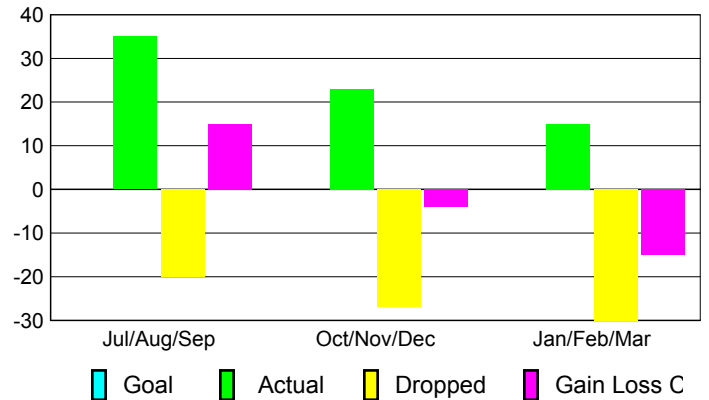

Membership Results 2009-2010

Goal, New, Dropped, Gain/Loss

Comparison of Membership Gain/Loss

Current Year Compared to the Previous Year